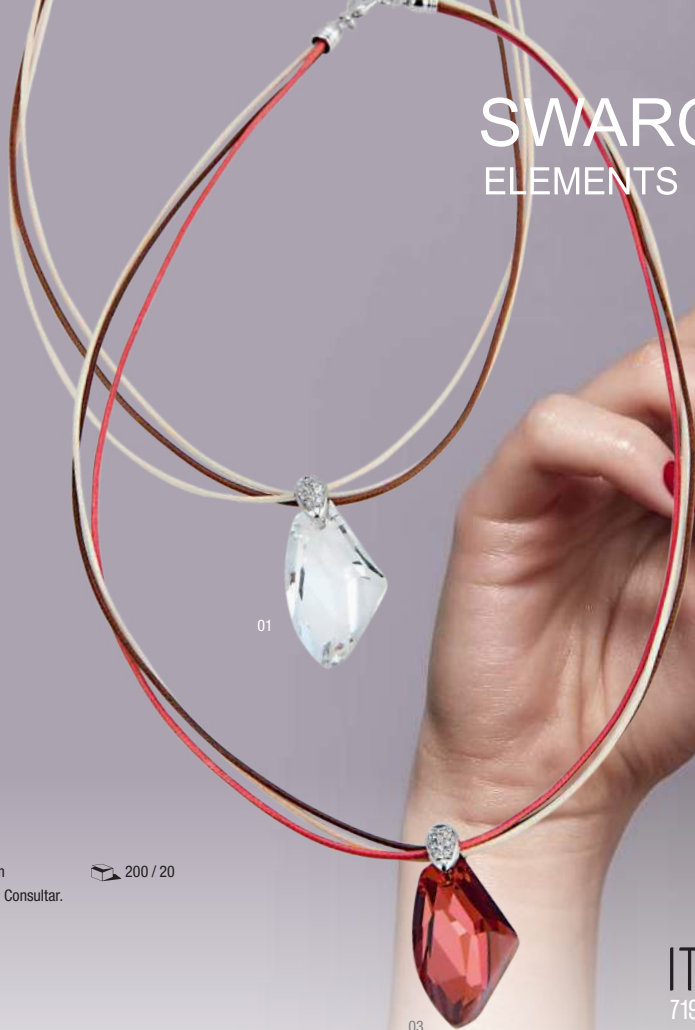

MADE WITH
SWAROVSKI®
ELEMENTS

FIYIL

7193

Collar.

Colar.

Necklace.

2.6 x 23 cm

200 / 20

Print Code: Consultar.

01

03